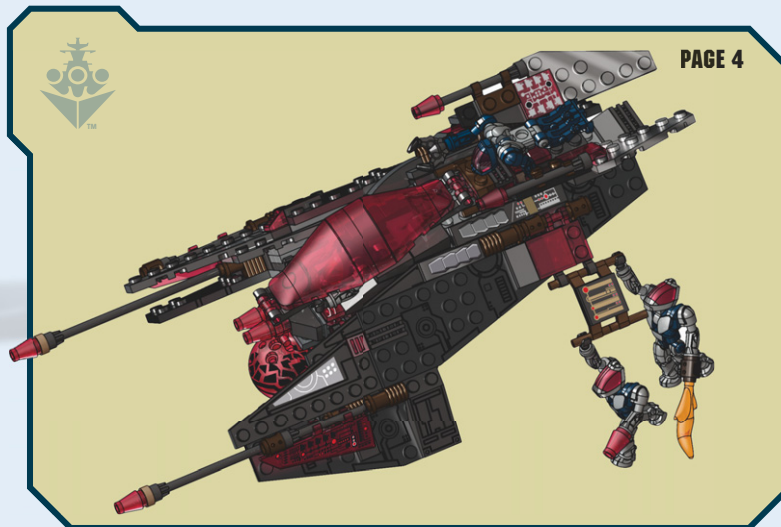

KRE-O BATTLESHIP

CREATE IT.